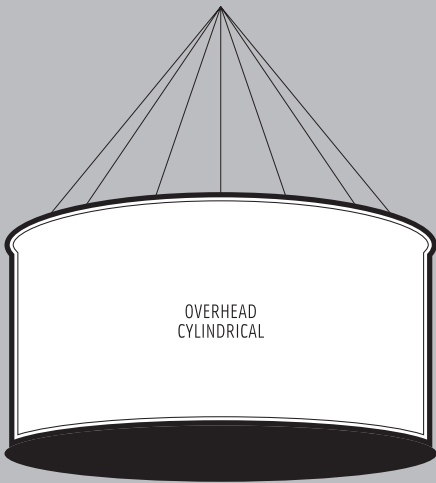

# CYLINDRICAL BANNERS

With the Freestanding and Overhead Cylindrical Banners you can choose where to make a stand – at floor level or above the crowd. These offer you a distinctive look with exceptional print coverage.

The Freestanding Cylindrical is quick to assemble and very effective when illuminated. These are perfect for indoor usage, in store, exhibitions, concerts and clubs.

OVERHEAD CYLINDRICAL

- ▲ Up to 2.5m (8' 2")
- ▶ Up to 2.7m (8' 10")
- Variable

FREESTANDING CYLINDRICAL

- ▲ 2.8 m (9' 2")\*
- ▶ 0.7 m (2' 4")
- 2.7 kg (5.9 lb)

\* Standing height off a universal base