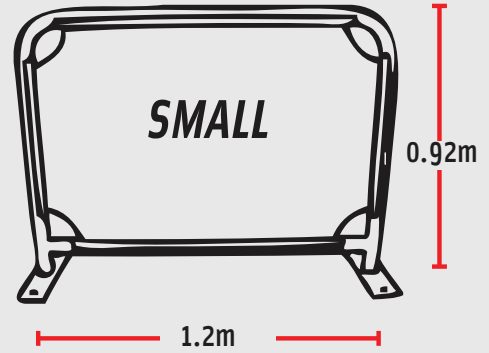

NEW

BREEZE

BARRIERS

Ideally suited for restaurants, functions and events. The Breeze Barrier is made up of a black powder coated steel frame, fitted with PVC & printed to requirements.

- » Available in widths of 1 & 2 meters
- » Ideal for branding in indoor & outdoor locations
- » UV inks used for long life, bright, vibrant prints